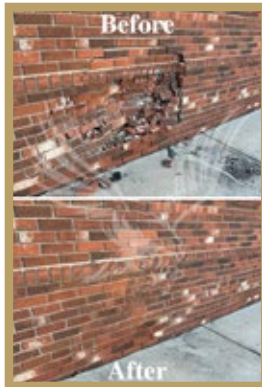

Exterior Services

ASPHALT & BLACK TOP, CONCRETE, PARKING LOTS, POWER WASHING, STONE WORK, EMERGENCY BOARD-UPS, GRAFFITI REMOVAL, FENCE REPAIRS, PAINTING, MASONRY, DRAINAGE SYSTEMS, COMPACTING SERVICES, ROOFING, DEMO, BRICK POINTING, LANDSCAPE DESIGN.

(914) 241-1010 **1-888-829-1313** (718) 829-1313
720 North Bedford Road, Bedford Hills, NY 10507
office@nwmgc.com - nationwidemaintenance.com