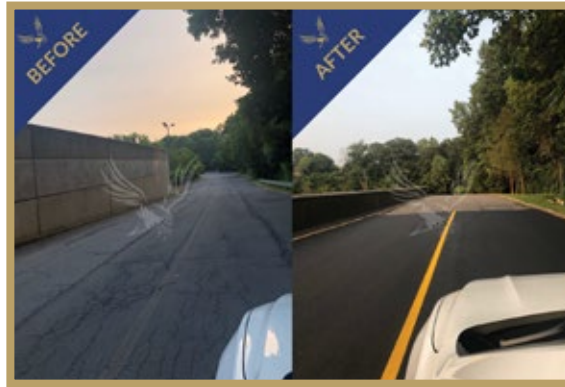

Exterior Services

ASPHALT & BLACK TOP, CONCRETE, PARKING LOTS, POWER WASHING, STONE WORK, EMERGENCY BOARD-UPS, GRAFFITI REMOVAL, FENCE REPAIRS, PAINTING, MASONRY, DRAINAGE SYSTEMS, COMPACTING SERVICES, ROOFING, DEMO, BRICK POINTING, LANDSCAPE DESIGN.