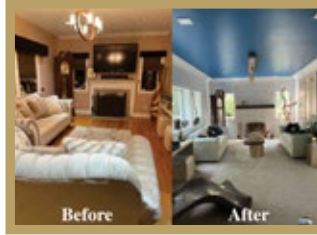

(914) 241-1010 **1-888-829-1313** (718) 829-1313
720 North Bedford Road, Bedford Hills, NY 10507
office@nwmgc.com - nationwidemaintenance.com

Nationwide Maintenance Services

Interior Services

KITCHEN / BATHROOM DESIGN & REMODELLING, PAINTING, GENERAL REPAIRS, PLUMBING, FLOOD & FIRE DAMAGE, FLOOR & CEILING TILE INSTALLATION, WINDOW REPLACEMENT, CONSTRUCTION CLEAN-UPS, CUSTOM WOOD WORKS, DEMO, ELECTRICAL.